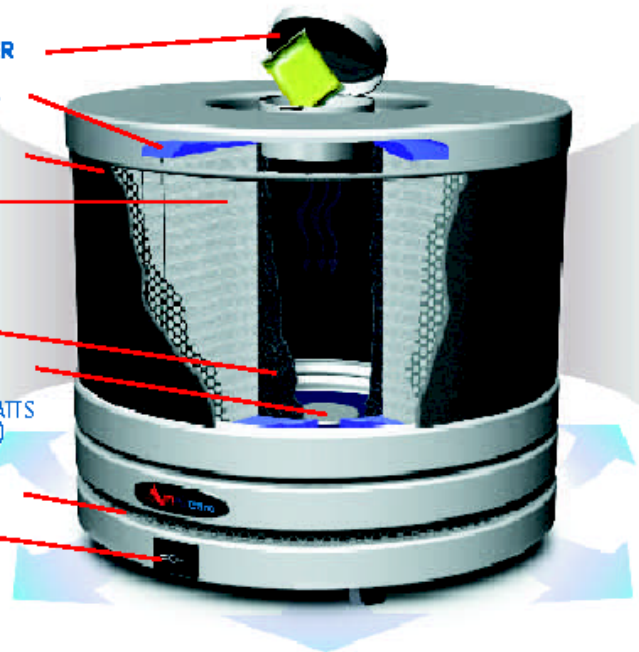

CLEAN AIR OUTFLOW

2-SPEED CONTROL

For further information:
BERRIMAN ASSOCIATES
1-800-480-3630
www.berriman.com

Cleaning the air you breathe.